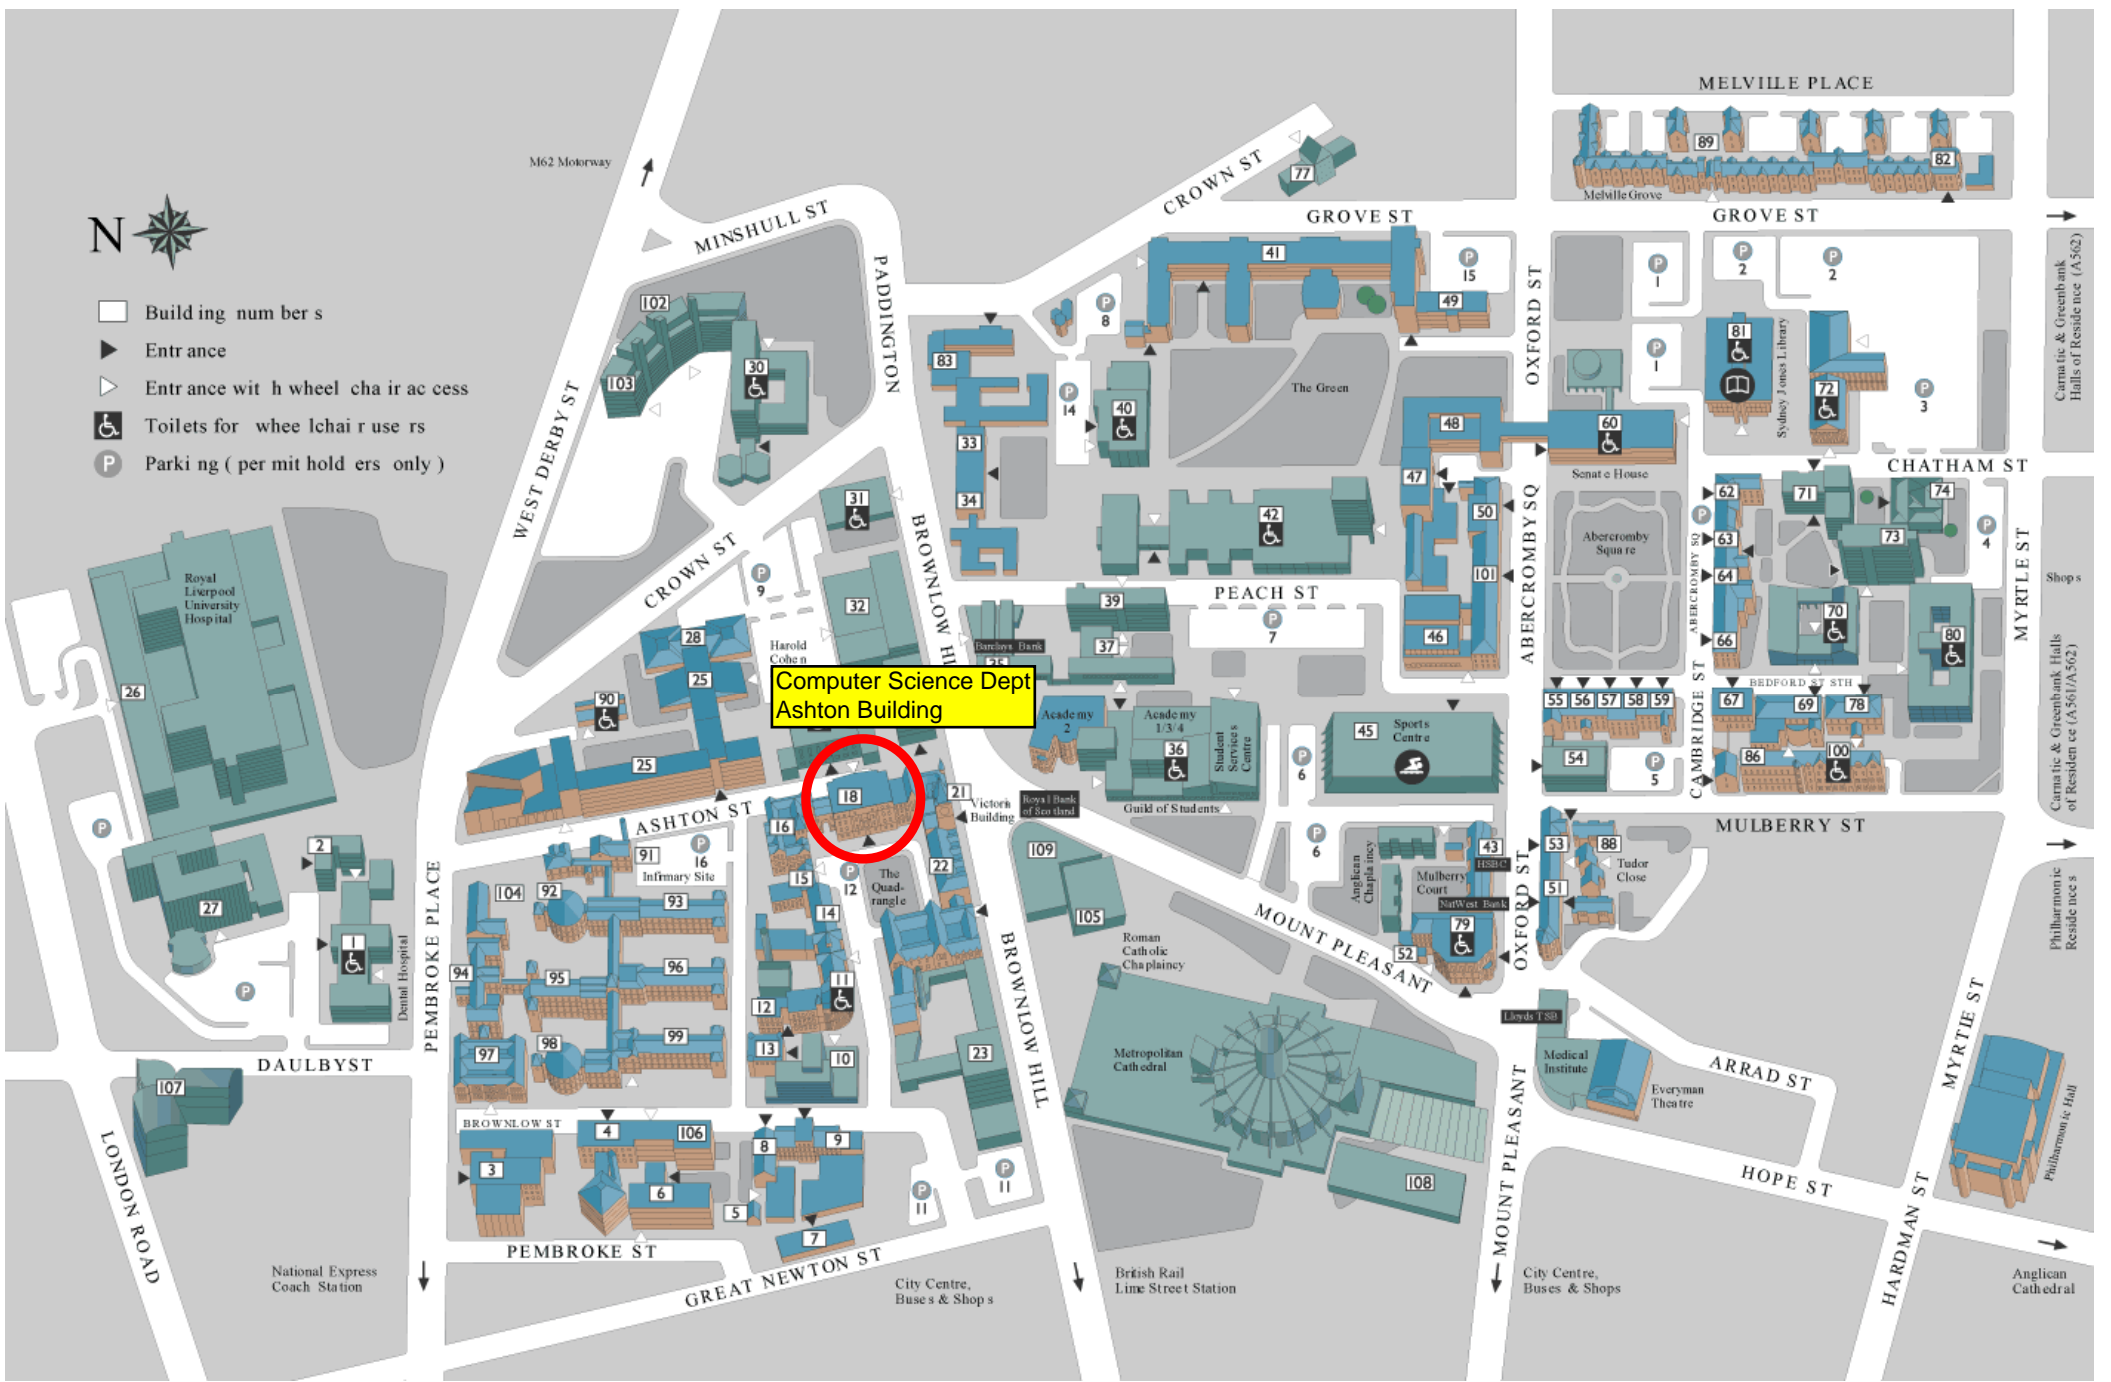

- Building numbers
- Entrance
- Entrance with wheelchair access
- Toilets for wheelchair users
- Parking (permitted only)

Academy 1 / 2 / 3 / 4	36	Dentistry, School of	1
Access	82	Derby Building	9
Accommodation	36	Donnan Laboratories	41
Administrative Services	109	Duncan Building	27
Aerospace Engineering	23		
Alsop Building	35	Earth & Ocean Sciences	4, 6, 48
Alumni & Development Office	109	Economic & Social History	64
Anaesthesia	26	Edwards Building	2
Archaeology, Classics & Egyptology	8, 62, 63	Eleanor Rathbone Building	80
Architecture & Building Engineering	46	Electrical Engineering & Electronics Engineering	32
Archive Studies, Centre for	66	- Aerospace Engineering	23
Archives Unit	81	- Civil Engineering	10
Art Collections Office	58	- Clinical Engineering	27
Art Gallery	56	- Engineering Faculty Office	109
Arts Faculty Office	109	- Integrated Engineering	23
Arts Lecture Rooms	70	- Manufacturing Engineering	23
		- Materials Science & Engineering	18
Banks	35, 36, 43	- Mechanical Engineering	23
Bedford House	54	English	71
Biological Sciences, School of	102	English Language Unit	71
- Research Centre	102	Examinations Office	109
- Teaching and Administration	30		
- Mersey Bio	103	Facilities Management	7, 54
- Jones Building	12	Faculty Office, Arts	109
Bookshop	35	Faculty Office, Engineering	109
Brownlow Group Practice	94	Faculty Office, Medicine	27
Business Gateway	98	Faculty Office, Science	109
		Faculty Office, Social & Environmental Studies	109
Cancer Registry	13	Faculty Office, Veterinary Science	33
Careers Service	36	Finance Office	109
Centre for Archive Studies	66	Flexible Degrees	100
Centre for Central & Eastern European Studies	64	Forensic Pathology	27
Centre for Community and Educational Policy Studies	50	Foresight Building	98, 99
Cedar House	104	Foresight Centre	97
Chadwick Laboratory, Chadwick Tower	42	Foundation Building	109
Chaplaincy, Roman Catholic	105	French	71
Chatham Building	72	Friends of the University	109
Chemistry	41, 49		
Civic Design	67	Geography	73
Civil Engineering	9, 10	Geomagnetism Laboratory	48
Clinical Chemistry	27	George Holt Building	16
Clinical Engineering	27	Geriatric Medicine	26
Clinical Psychology	11	German	71
College Studies Unit	21	Graduate into Employment Unit (GIEU)	99
Combined Honours	100	Guild of Students	36
Computer Laboratory	31		
Computer Science (18 from Spring 2006)	42	Haematology	27
Computing Services	31, 42	Halls of Residence, Melville	89
Continuing Education, Centre for	50, 79	Halls of Residence, Mulberry	43
Corporate Communications	109	Halls of Residence, Tudor Close	88
Counselling Services	51	Harold Cohen Library	29
Crèche	77	Harrison Hughes Laboratories	23
Dental Hospital	1	Hartley Building	8
Dental Research Wing	2